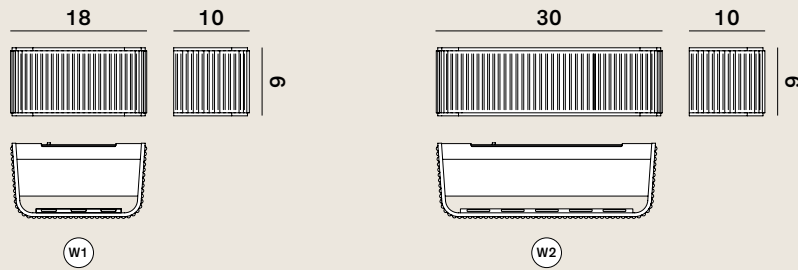

Dresscode: Wall

cod: W1, W2

up and down

W1 W2

Light Source	MID POWER LED
Power ^{W1}	16 Watt
Power ^{W2}	29 Watt
Kelvin *	2.700, 3.000
Dimmer ^{W1}	phase, 1-10V, dali push
Dimmer ^{W2}	phase, dali push
Lumen ^{W1}	1.600
Lumen ^{W2}	3.200
CRI	90

Class **A / A+ / A++**

* Altre temperature colore su richiesta
/ Different colour temperature on request

Catalogue

Satin selection (upon request)

63

White
(matt)

20

Graphite