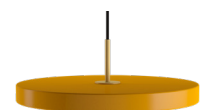

Saffron Yellow