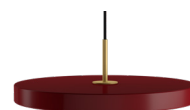

Gift Box, Dimensions (W×H×D): 55.6 x 10.3 x 45.6 cm

Assembly time

2 min. - video guide at umage.com

Media Kit

Photos, 3D models
Download at umage.com

Ordering Information

Asteria pearl white	#2151
Asteria anthracite grey	#2152
Asteria forest green	#2153
Asteria petrol blue	#2154
Asteria ruby red	#2155
Asteria saffron yellow	#2156

Download the UIMAGE Unfold at Home App

It helps you choose the perfect lamp

UNFOLD
AT HOME

Colour variations

Pearl White

Anthracite Grey

Forest Green

Petrol Blue