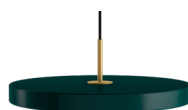

Gift Box, Dimensions (W×H×D): 55.6 x 10.3 x 45.6 cm

Assembly time

2 min. - video guide at umage.com

Media Kit

Photos, 3D models
Download at umage.com

Ordering Information

Asteria pearl white	#2151
Asteria anthracite grey	#2152
Asteria forest green	#2153
Asteria petrol blue	#2154
Asteria ruby red	#2155
Asteria saffron yellow	#2156

Download the UIMAGE Unfold at Home App

It helps you choose the perfect lamp

UNFOLD
AT HOME

Colour variations

Pearl White

Anthracite Grey

Forest Green

Petrol Blue

Ruby Red

Saffron Yellow