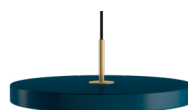

Download the UIMAGE Unfold at Home App

It helps you choose the perfect lamp

UNFOLD
AT HOME

Colour variations

Pearl White

Anthracite Grey

Forest Green

Petrol Blue

Ruby Red

Saffron Yellow