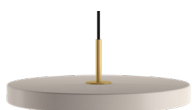

Gift Box, Dimensions (W×H×D): 55.6 x 10.3 x 45.6 cm

Assembly time

2 min. - video guide at umage.com

Media Kit

Photos, 3D models
Download at umage.com

Ordering Information

Asteria pearl white	#2151
Asteria anthracite grey	#2152
Asteria forest green	#2153
Asteria petrol blue	#2154
Asteria ruby red	#2155
Asteria saffron yellow	#2156

Download the UIMAGE Unfold at Home App

It helps you choose the perfect lamp

UNFOLD
AT HOME

Colour variations

Pearl White

Anthracite Grey

Forest Green

Petrol Blue