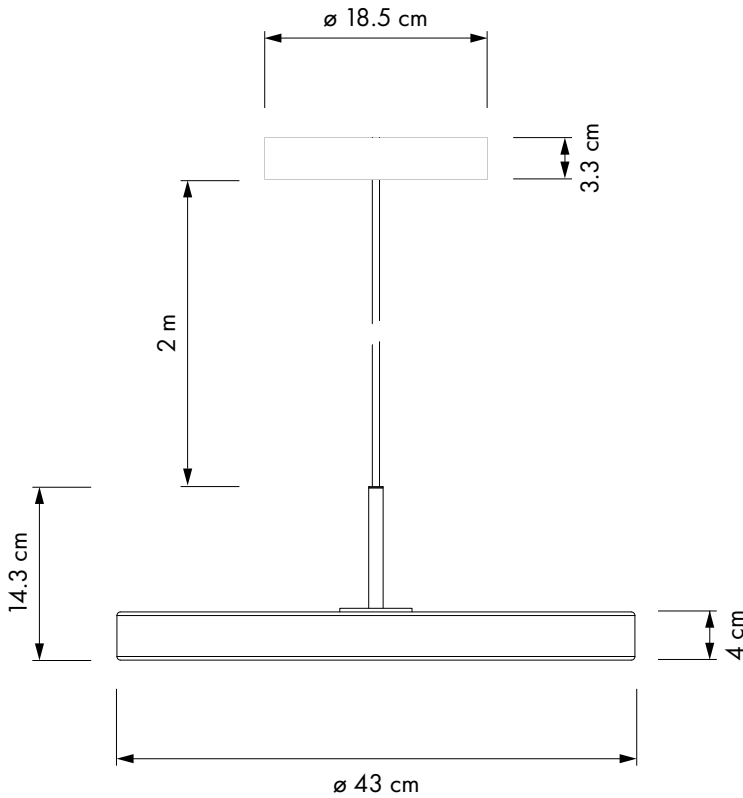

UMAGE Asteria

Designed by Soren Ravn Christensen in Copenhagen, Denmark

#2151
#2155
#2154
#2156
#2153
#2152

Use for ceiling

Dimensions

ø 43 cm
h 4 / 14.3 cm

Material

Steel, aluminium and PMMA.
Includes 2.1 m of black textile cord.

Black metal canopy, driver

Weight incl. packaging

4.2 kg

Light source

LED panel built-in. Dimmable. 3000 K - 1500 lm 17kWh
- 1000h - 80 ra

Lighting hours

25.000 H

Packaging

Gift Box, Dimensions (W×H×D): 55.6 x 10.3 x 45.6 cm

Assembly time

2 min. - video guide at umage.com

Media Kit

Photos, 3D models
Download at umage.com

Ordering Information

Asteria pearl white	#2151
Asteria anthracite grey	#2152
Asteria forest green	#2153
Asteria petrol blue	#2154
Asteria ruby red	#2155
Asteria saffron yellow	#2156