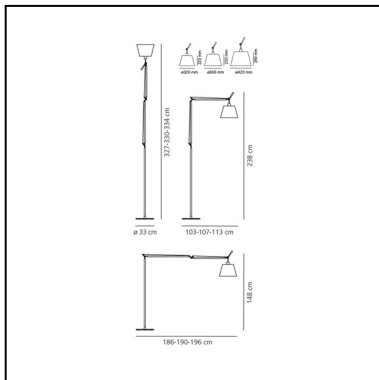

LUMINAIRE

- Watt: **150W**
- Voltage: **220V-240V**
- Delivered lumens output: **2420lm**
- CCT: **2900K**
- Efficiency: **84%**
- Efficacy: **16.13lm/W**

Notes

Diffuser available in three sizes. Complete lamp consists of body lamp + accessories

DESCRIPTION

The code is referred to the body lamp only

PRODUCT CODE: 0778010A

FEATURES

- Article Code: **0778010A**
- Colour: **Alluminium**
- Installation: **Floor**
- Material: **Silk satin fabric or parchment paper, aluminum, steel**
- Series: **Design Collection**
- design by: **Michele De Lucchi, Giancarlo Fassina**

DIMENSIONS

- Length: **cm 103**
- Height: **cm 148**
- Diameter: **cm 32**
- Base Diameter: **cm 33**
- Max Extension Height: **cm 327**
- Max Extension Length: **cm 186**
- Impact Resistance: **N/D**
- Glow Wire Test: **N/D°**

NOT INCLUDED SOURCES