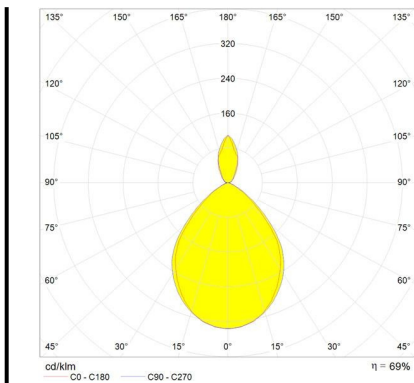

Tolomeo Faretto - with switch on-off

Michele De Lucchi
Giancarlo Fassina

DESCRIPTION

Wall support in polished aluminium; diffuser in matt anodised aluminium.

PRODUCT CODE: A029250

- Article Code: **A029250**
- Colour: **Aluminium**
- Installation: **Wall**
- Material: **Aluminium**
- Series: **Design Collection**
- design by: **Michele De Lucchi, Giancarlo Fassina**

- Height: **cm 23**
- Depth: **cm 25**

LUMINAIRE

- Watt: **100W**
- Voltage: **220V-240V**
- Delivered lumens output: **804lm**
- Efficiency: **58%**
- Efficacy: **8.04lm/W**
- CRI: **100**

Notes

Possibility to mount LED source on E27 Socket

NOT INCLUDED SOURCES

- Category: **HALO**
- Number: **1**
- Lbs: **A60**
- Watt: **77W**
- Socket: **E27**
- Color Rendering: **1a**
- Color temperature (K): **2900K**
- Duration (h): **1000h**

ALTERNATIVE SOURCES

- Category: **LED RETROFIT**
- Number: **1**
- Watt: **8W**
- Delivered lumens output: **1000lm**
- Socket: **E27**