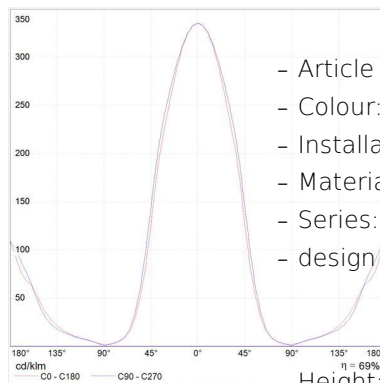

- Article Code: **A029250**
- Colour: **Aluminium**
- Installation: **Wall**
- Material: **Aluminium**
- Series: **Design Collection**
- design by: **Michele De Lucchi, Giancarlo Fassina**

- Height: **cm 23**
- Depth: **cm 25**

LUMINAIRE

- Watt: **100W**
- Voltage: **220V-240V**
- Delivered lumens output: **804lm**
- Efficiency: **58%**
- Efficacy: **8.04lm/W**
- CRI: **100**

Notes

Possibility to mount LED source on E27 Socket

NOT INCLUDED SOURCES

- Category: **HALO**
- Number: **1**
- Lbs: **A60**
- Watt: **77W**
- Socket: **E27**
- Color Rendering: **1a**
- Color temperature (K): **2900K**
- Duration (h): **1000h**

ALTERNATIVE SOURCES

- Category: **LED RETROFIT**
- Number: **1**
- Watt: **8W**
- Delivered lumens output: **1000lm**
- Socket: **E27**