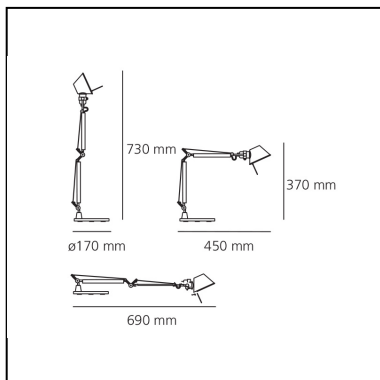

Tolomeo Micro Table - Aluminium - Body Lamp + Base

Michele De Lucchi
Giancarlo Fassina

IP20    

LUMINAIRE

- Watt: **40W**
- Voltage: **220V-240V**
- Delivered lumens output: **244lm**
- Efficiency: **57%**
- Efficacy: **6.1lm/W**
- CRI: **100**

Notes

Interchangeable support: table base, clamp, desk fixed support and twin support that allows two independent lamp units to be fitted. Possibility to mount LED source on E14 Socket

DESCRIPTION

Base and cantilevered arms in polished aluminium; diffuser in matt anodised aluminium; joints and supports in polished aluminium. System of spring balancing. The code is referred to the body lamp only

DIMENSIONS

- Length: **cm 45**
- Height: **cm 37**
- Base Diameter: **cm 17**
- Max Extension Height: **cm 73**
- Max Extension Length: **cm 69**

NOT INCLUDED SOURCES

- Category: **HALO**
- Number: **1**
- Lbs: **Qt26**
- Watt: **46W**
- Socket: **E14**
- Color Rendering: **1a**
- Color temperature (K): **3000K**