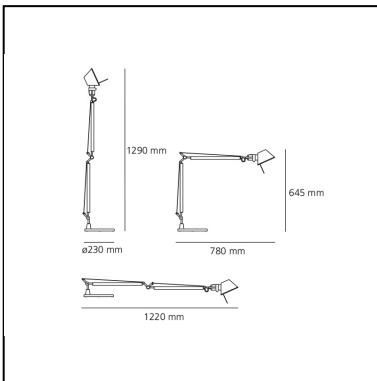

Tolomeo Table - White - Body Lamp

Michele De Lucchi
Giancarlo Fassina

IP20   

LUMINAIRE

- Watt: **100W**
- Voltage: **220V-240V**
- Delivered lumens output: **804lm**
- Efficiency: **58%**
- Efficacy: **8.04lm/W**
- CRI: **100**

Notes

Interchangeable support: table base, clamp, desk fixed support and twin support that allows two independent lamp units to be fitted. Possibility to mount LED source on E27 Socket. Complete lamp consists of body lamp + accessories

DESCRIPTION

Base and cantilevered arms in polished aluminium; diffuser in matt anodised white aluminium; joints and supports in polished aluminium. System of spring balancing. The code refers to the luminaire's body only

DIMENSIONS

- Length: **cm 78**
- Height: **cm 64.5**
- Base Diameter: **cm 23**
- Max Extension Height: **cm 129**
- Max Extension Length: **cm 122**
- Impact Resistance: **N/D**
- Glow Wire Test: **N/D°**