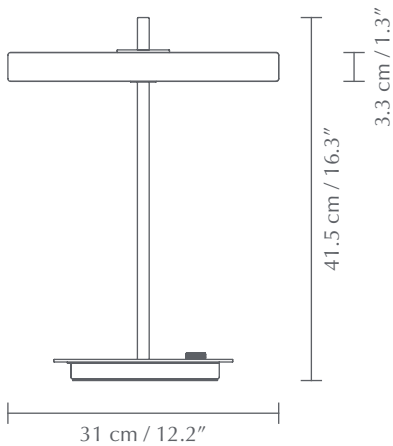

ASTERIA TABLE

Designed by Soren Ravn Christensen

Colour variations

pearl white
(RAL: 9001)

anthracite grey
(RAL: 7016)

forest green
(RAL: 6004)

ruby red
(RAL: 3032)

Table lamp

CERTIFICATION

CE (for indoor use), IP2X, UL/cUL certified

USB power supply incl.

DIMENSIONS

Ø: 31 cm / 12.2"

H: 41.5 cm / 16.3"

MATERIAL

Polypropylene, Steel, Aluminium and Acrylic
Incl. 2 m / 6'6" black cord

WARRANTY

10 years warranty against manufacturer defects

WEIGHT INCL. PACKAGING

3.1 kg / 6.8 lb

LIGHT SOURCE

13W LED panel built-in. 3000 K - 600 lm. RA: >80
Dimmable. 25000 H

PACKAGING

Gift box dimensions (W×H×D):
33.6 x 54.6 x 5.6 cm / 13.2 x 21.5 x 2.2"

ASSEMBLY TIME

5 min - video guide at umage.com

MEDIA KIT

Photos, 3D models, 2D drawings
Download at umagepress.com

ORDERING INFORMATION

Asteria table pearl white	EU #2305 / US #2311
Asteria table anthracite grey	EU #2306 / US #2312
Asteria table forest green	EU #2307 / US #2313
Asteria table ruby red	EU #2309 / US #2315