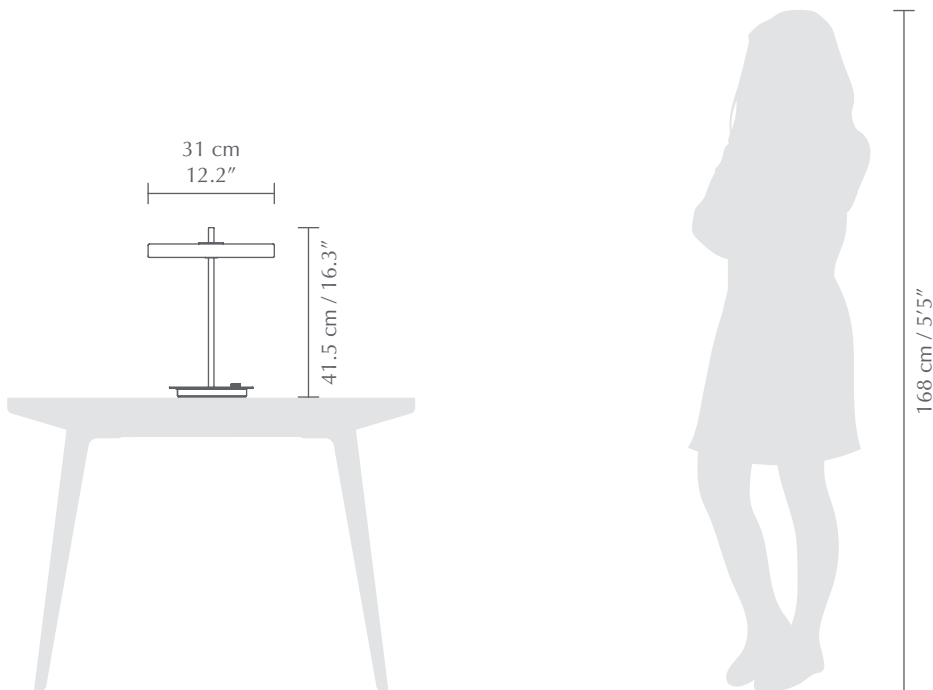

ASTERIA TABLE

Designed by Soren Ravn Christensen

UIMAGE

The specifications and dimensions are subject to change without notice. Document date: 10-10-2019 | info@umage.com | www.umage.com
Kongens Nytorv 15, DK-1050 Copenhagen K | +45 31 39 31 31 (tel) & 185 Wythe Ave 2FL, Brooklyn, NY 11249 | +1 646-790-7171 (tel)