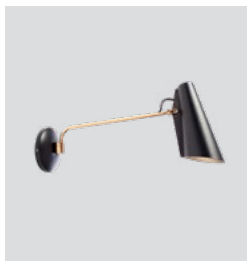

Birdy wall

Birdy wall long
black / brass
– Item no. 610

Birdy wall long
white / steel
– Item no. 611

Birdy wall long
grey / steel
– Item no. 612

Birdy wall long
black / black
– Item no. 613

Birdy wall short
black / brass
– Item no. 615

Birdy wall short
white / steel
– Item no. 616

Birdy wall short
grey / steel
– Item no. 617

Birdy wall short
black / black
– Item no. 618

Product type: Wall lamp

Design: Birger Dahl, 1952

Shade material: Aluminium

Shade and base colours: White, grey or black
(shade inner colour is same as outer colour)

Body material: Steel

Body and joints colour: Steel, brass or black

Wire: Black (grey and black versions only) or white
(white version only), 200 cm (with switch)