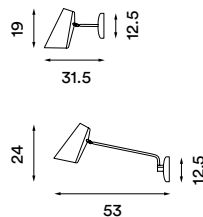

Shade and base colours: White, grey or black
(shade inner colour is same as outer colour)

Body material: Steel

Body and joints colour: Steel, brass or black

Wire: Black (grey and black versions only) or white
(white version only), 200 cm (with switch)

Bulb: E27, Max. 11 W LED

Voltage: 220V - 240V - 50/60Hz

Net weight: 0.8 kg (long), 0.7 kg (short)

Outer package: 2

Dimensions and light direction:

Recommended bulb: