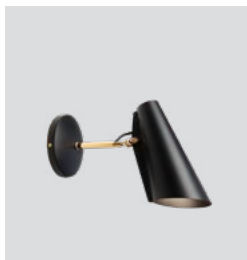

Birdy wall

Birdy wall long
black / brass
– Item no. 610

Birdy wall long
white / steel
– Item no. 611

Birdy wall long
grey / steel
– Item no. 612

Birdy wall long
black / black
– Item no. 613

Birdy wall short
black / brass
– Item no. 615

Birdy wall short
white / steel
– Item no. 616

Birdy wall short
grey / steel
– Item no. 617

Birdy wall short
black / black
– Item no. 618

Product type: Wall lamp

Design: Birger Dahl, 1952

Shade material: Aluminium

Shade and base colours: White, grey or black
(shade inner colour is same as outer colour)

Body material: Steel

Body and joints colour: Steel, brass or black

Wire: Black (grey and black versions only) or white
(white version only), 200 cm (with switch)