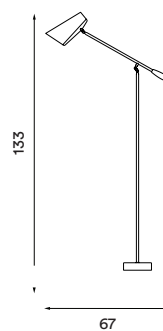

# Birdy floor

Birdy floor black  
– Item no. 620

Birdy floor white  
– Item no. 621

Birdy floor grey  
– Item no. 622

Birdy floor all black  
– Item no. 623

**Product type:** Floor reading lamp  
**Design:** Birger Dahl, 1952

## Dimensions and light direction:

**Shade material:** Aluminium  
**Shade, base and handle colours:** White, grey or black (shade inner colour is same as outer colour)  
**Body material:** Steel  
**Body and joints colour:** Metallic, brass or black  
**Wire:** Black (grey and black versions only) or white (white version only), 200 cm (with switch)  
**Bulb:** E27, Max. 60 W  
**Voltage:** 220V - 240V - 50Hz  
**Net weight:** 5.0 kg