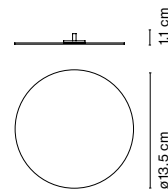

Bicocha Christophe Mathieu

marset

Bicoca

Armrest accessory + magnet

Disc accessory + magnet

Magnet accessory

Bicoca
LED 3,2W 2700K 478lm
(included)

Battery life:
5 hours in peak power
10 hours in half power
20 hours in a quarter power