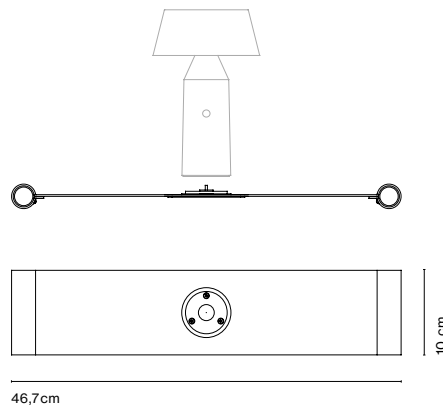

Bicocha Christophe Mathieu

marset

Bicoca

Armrest accessory + magnet

Disc accessory + magnet

Magnet accessory

Bicoca
LED 3,2W 2700K 478lm
(included)

Battery life:
5 hours in peak power
10 hours in half power
20 hours in a quarter power