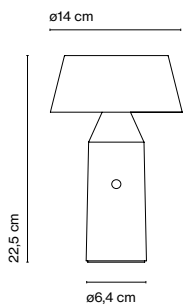

Bicocha Christophe Mathieu

marset

Bicoca

Armrest accessory + magnet

Disc accessory + magnet

Magnet accessory

Bicoca
LED 3,2W 2700K 478lm
(included)

Battery life:
5 hours in peak power
10 hours in half power
20 hours in a quarter power